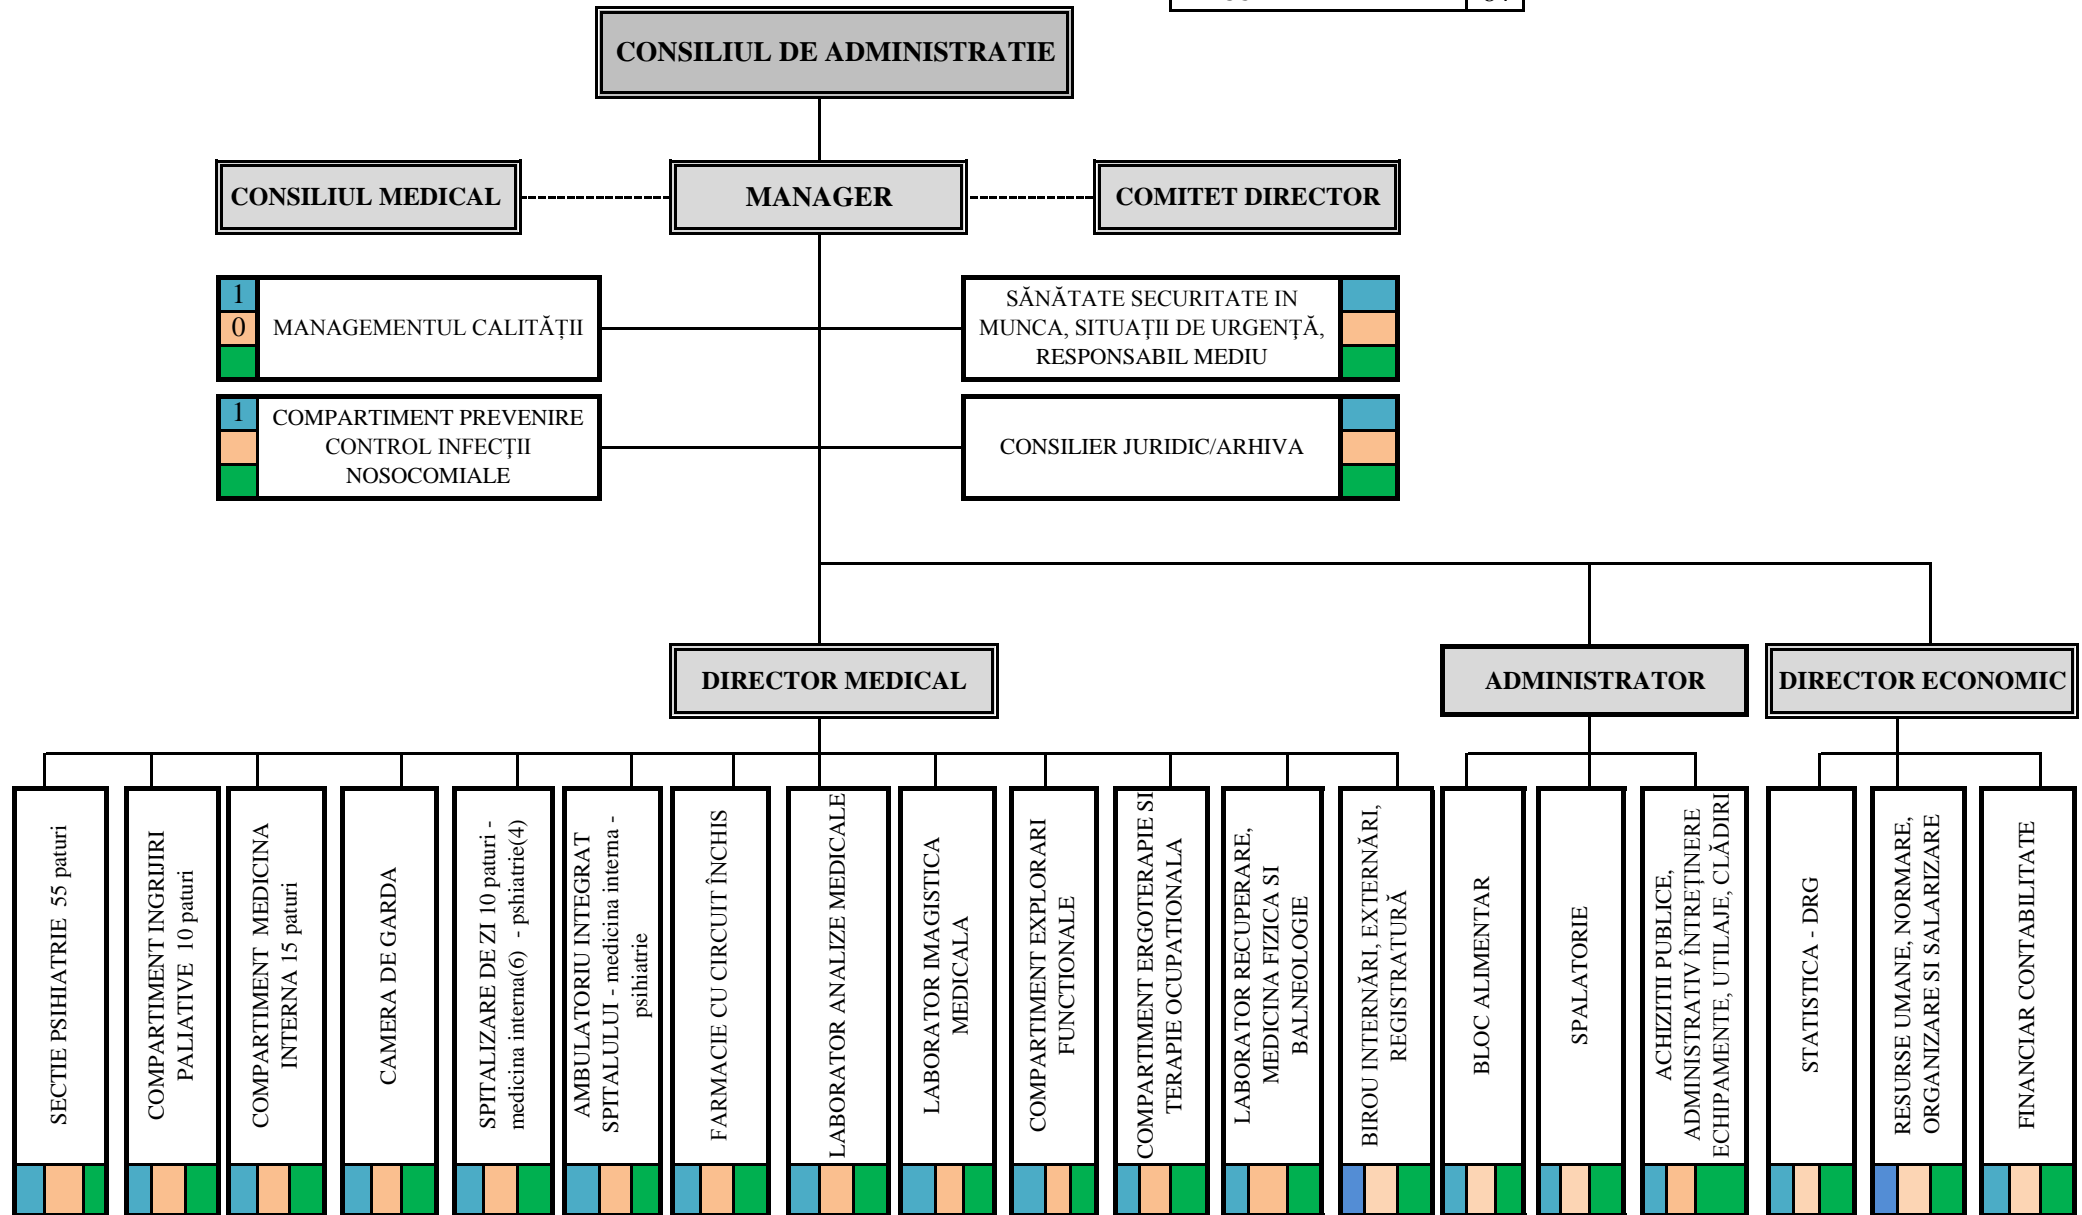

ORGANIGRAMA

TOTAL POSTURI	5
CONDUCERE	3+
EXECUTIE	84

MANAGER

dr.CIOC VALERIU RADU